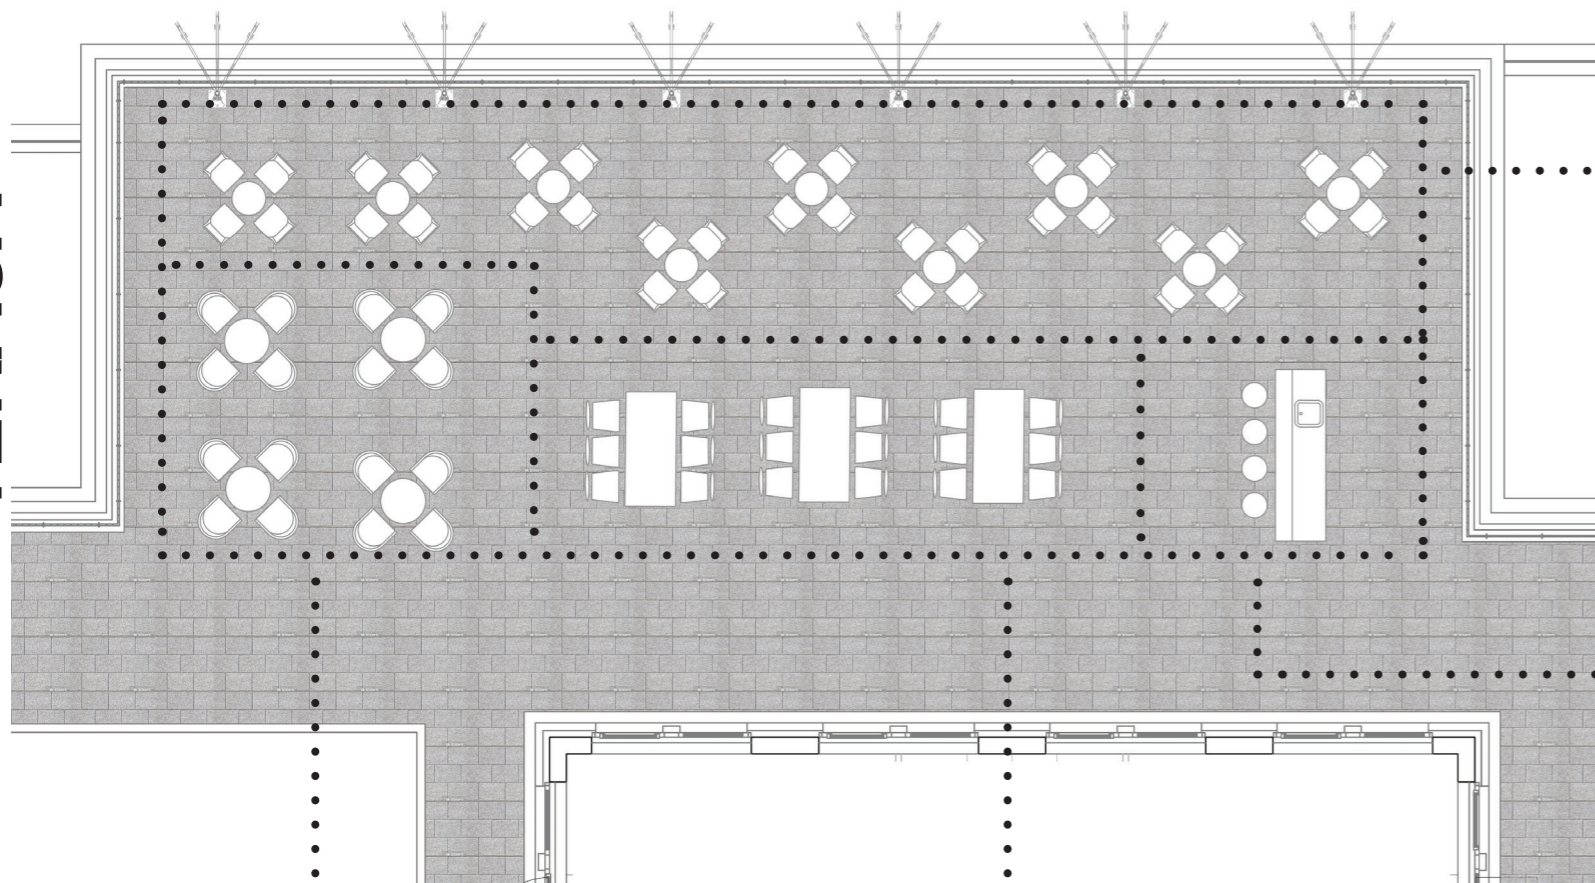

zahradní set

TERASA