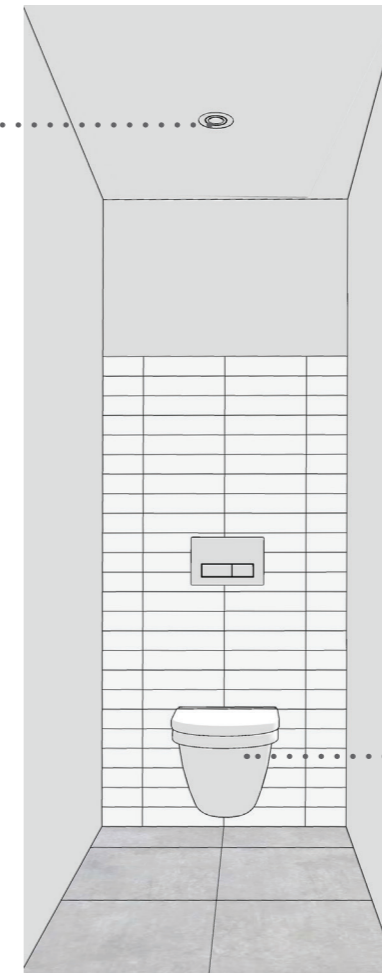

TILE *Rako Stone*
light grey, 60x60 cm

TILE *Regolo domino 50*
bílé, 7,5x30 cm

wood/oak

SDK

ESSENTIAL LAVENDER
Square Vessel Basin
55 cm

IDEAL STANDARD
Mara, chrome
wall mounted basin mixer

TABLE FOR WASHBASIN
wood/oak

Spot light LED

IDEAL STANDARD
Concept
wall mounted WC pan